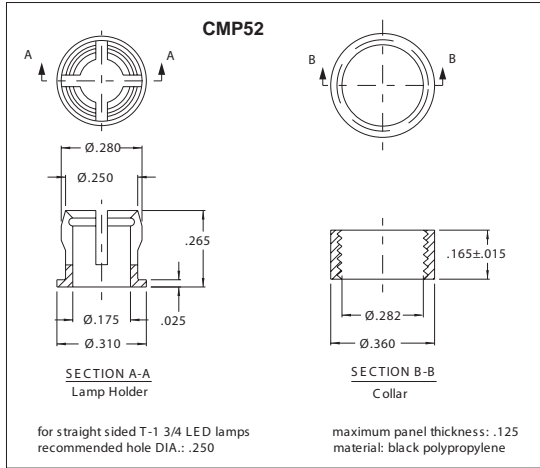

Panel Mounting Accessories for LED Lamps

All dimensions in inches.

Chicago Miniature Lamp reserves the right to make specification revisions that enhance the design and/or performance of the product