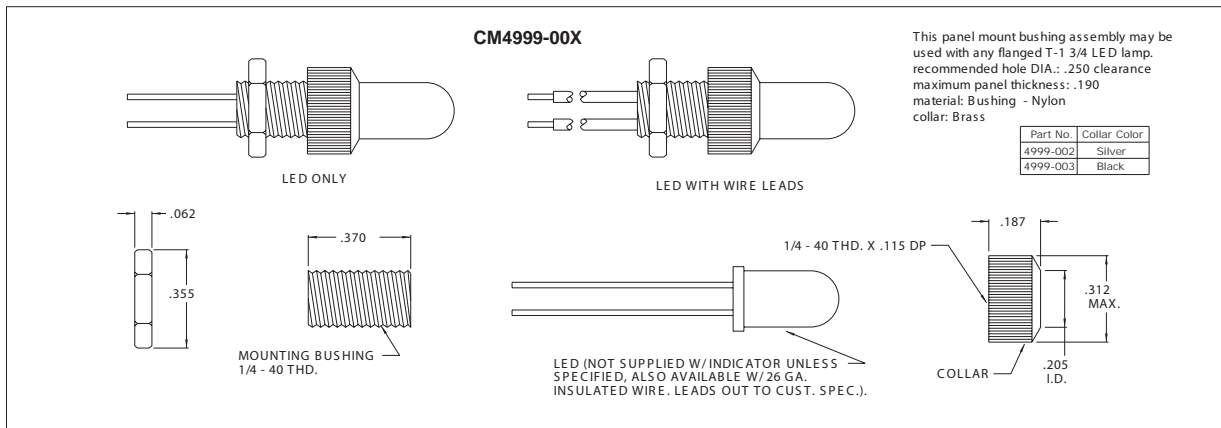

Panel Mounting Accessories for LED Lamps

All dimensions in inches.

Chicago Miniature Lamp reserves the right to make specification revisions that enhance the design and/or performance of the product