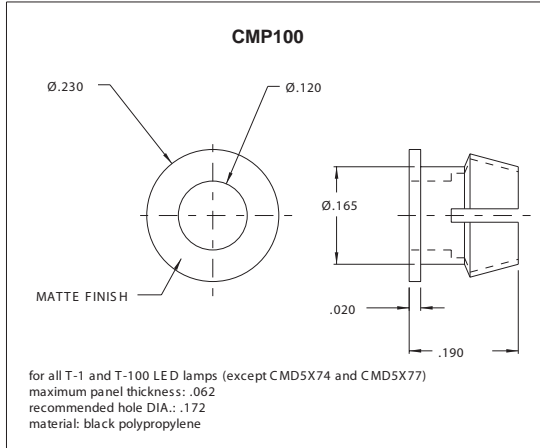

Panel Mounting Accessories for LED Lamps

All dimensions in inches.

Chicago Miniature Lamp reserves the right to make specification revisions that enhance the design and/or performance of the product